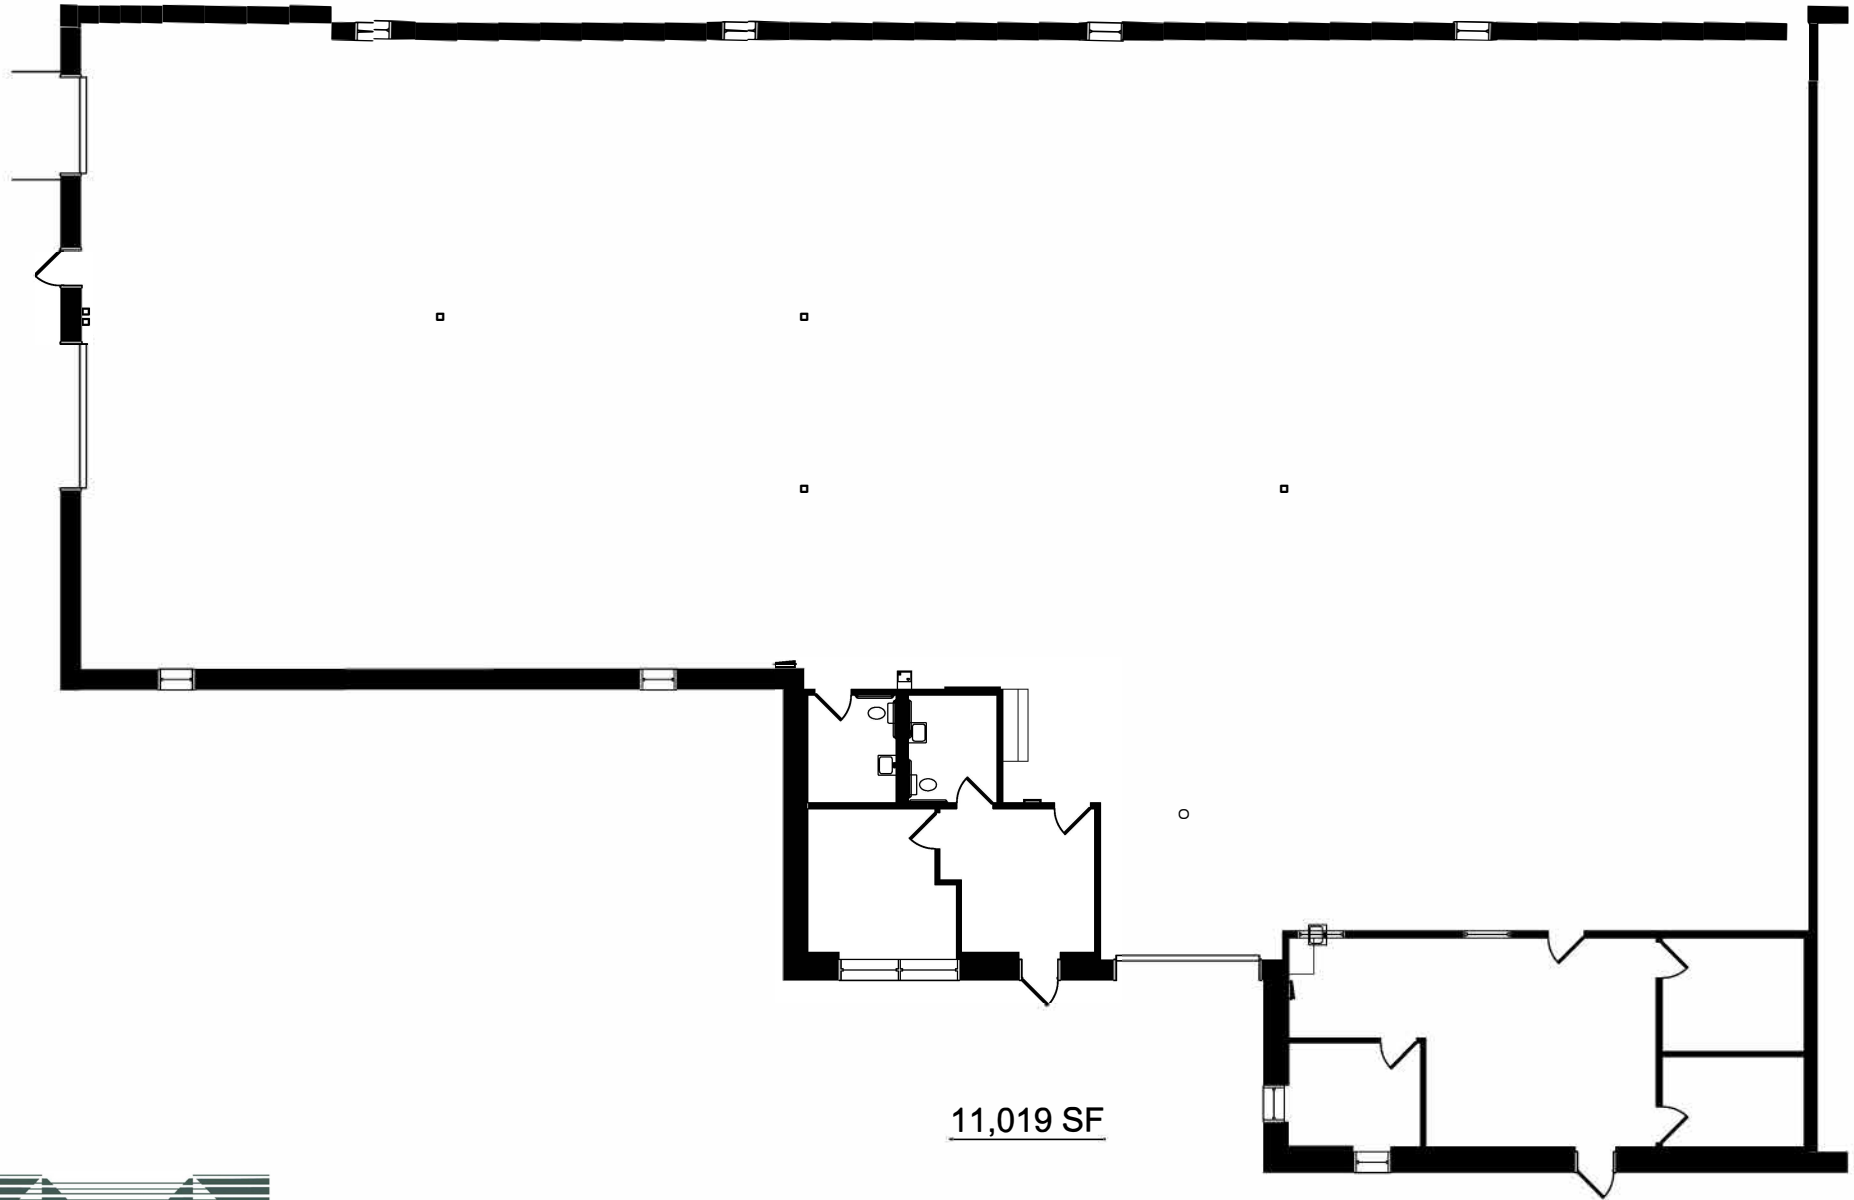

1550 WEST EVANS AVENUE UNIT Z

Scale: 1/16" = 1'-0"

March 25, 2024

11,019 SF

MATRIX
GROUP, INC.

Lauren Quiram, Director of Leasing
lquiram@matrixgroupinc.com
(303) 300-5271